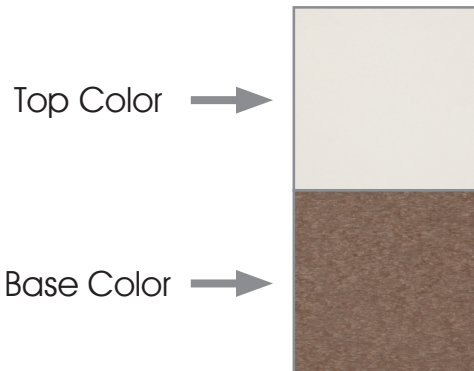

Now, let's add some color!

Choose your Color Tones...

S = Solid
2T = 2-Tone
2TT = 2-Tone Tint
(2 back slats are the base color)
2TS = 2-Tone Shaded
(Same as 2TT, except seat board & front seat slats are same as base color.)

Choose your Color Scheme. Mix & match any color of your choice.

POLY COLORS AVAILABLE

Standard	Premium	Woodgrain
BL - Blue	TL - Tropical Lime Green	DR - Driftwood Gray
CR - Cardinal Red	BR - Bright Red	AM - Antique Mahogany
DG - Dark Gray	PK - Pink	BW - Birch Wood
WW - Weathered Wood	BO - Bright Orange	WA - Walnut
TB - Tudor Brown	LY - Lemon Yellow	CG - Coastal Gray
TG - Turf Green	WH - White	BZ - Brazilian Walnut
BC - Bright Cedar	AB - Aruba Blue	
LG - Light Gray	PB - Powder Blue	
BK - Black	BP - Bright Purple	
CW - Cherry Wood		
PT - Patriot Blue		

MADE WITH
TANGENT
SUSTAINABLE LUMBER

A few of our most popular combinations...

Example: